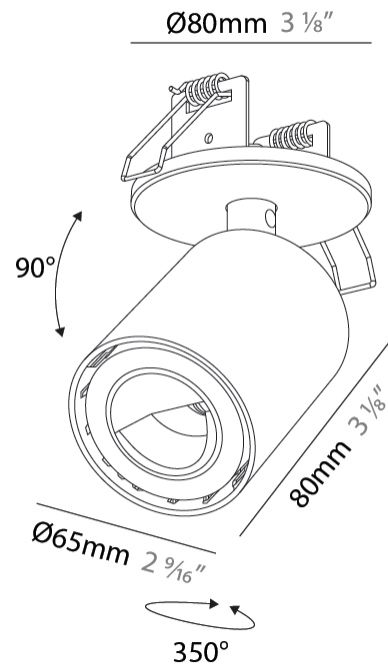

GENERAL

Series: Oiko Pro In
Brand: Prolicht
Division: Architectural
Mounting Type: Surface
Mounting Location: Ceiling
Subcategory: Wallwash

PHYSICAL

Shape: Cylinder
Diameter (mm): 65
Diameter (in): 2 9/16
Height (mm): 120
Depth (mm): 50
Height (in): 4 3/4
Depth (in): 1 15/16
Light Distribution: Adjustable / Direct
Fixture Finish: SSR / BKV / CWI / CRY / HAB / UFT / ITA / RUA / FTG / MYG / LOD / PUS / FRO / FUP / KIA / POP / BLS / SPG / MEY / GOH / GUM / CHC / COM / ABZ / JAG / OBR / MOS / ROR
Fixture Material: Aluminum
Cut-out Measurements: 68mm / 2 11/16"

OPTICAL

Adjustability: Rotational 350°; Tilt 90°
--

RATINGS AND CERTIFICATIONS

Certified By: CSA Certified to UL and CSA Standards
IP rating: IP20

A3D342-

PROJECT _____

TYPE _____

SPECIFIER _____

GENERAL

Series: Oiko Pro In
Brand: Prolicht
Division: Architectural
Mounting Type: Surface
Mounting Location: Ceiling
Subcategory: Spots

PHYSICAL

Shape: Cylinder
Diameter (mm): 65
Diameter (in): 2 ⁹ / ₁₆
Height (mm): 120
Depth (mm): 50
Height (in): 4 ³ / ₄
Depth (in): 1 ¹⁵ / ₁₆
Light Distribution: Adjustable / Direct
Fixture Finish: SSR / BKV / CWI / CRY / HAB / UFT / ITA / RUA / FTG / MYG / LOD / PUS / FRO / FUP / KIA / POP / BLS / SPG / MEY / GOH / GUM / CHC / COM / ABZ / JAG / OBR / MOS / ROR
Fixture Material: Aluminum
Cut-out Measurements: 68mm / 2 11/16"

GENERAL

Series: Oiko Pro In
 Brand: Prolicht
 Division: Architectural
 Mounting Type: Trimless
 Mounting Location: Ceiling
 Subcategory: Spots

PHYSICAL

Shape: Cylinder
 Diameter (mm): 65
 Diameter (in): 2 ⁹/₁₆
 Height (mm): 120
 Depth (mm): 50
 Height (in): 4 ³/₄
 Depth (in): 1 ¹⁵/₁₆
 Light Distribution: Adjustable / Direct
 Fixture Finish: SSR / BKV / CWI / CRY / HAB / UFT / ITA / RUA / FTG / MYG / LOD / PUS / FRO / FUP / KIA / POP / BLS / SPG / MEY / GOH / GUM / CHC / COM / ABZ / JAG / OBR / MOS / ROR
 Fixture Material: Aluminum
 Cut-out Measurements: 68mm / 2 11/16"